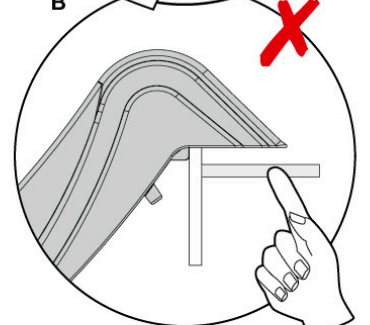

20a Add-on

Wavy Star Slide XXL

- 334_100 Yellow
- 334_200 Blue
- 334_300 Green
- 334_400 Red
- 334_500 Fuchsia
- 334_600 Dark Green

20b Add-on

Fireman's Pole

201_275

21