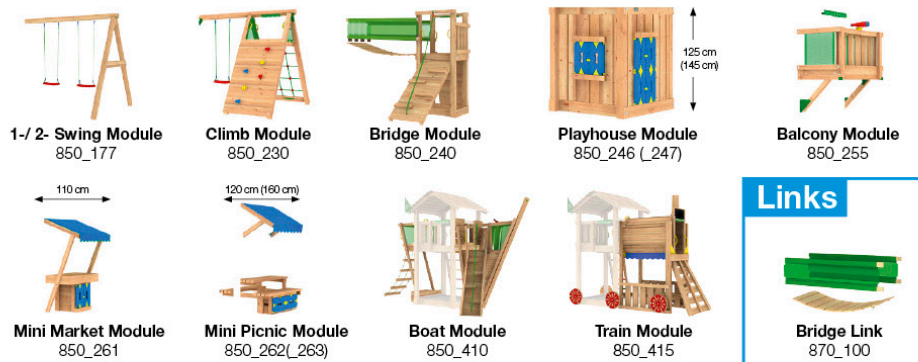

Playtowers

Playhouses

Modules

Links

Swings

Frames

Accessories