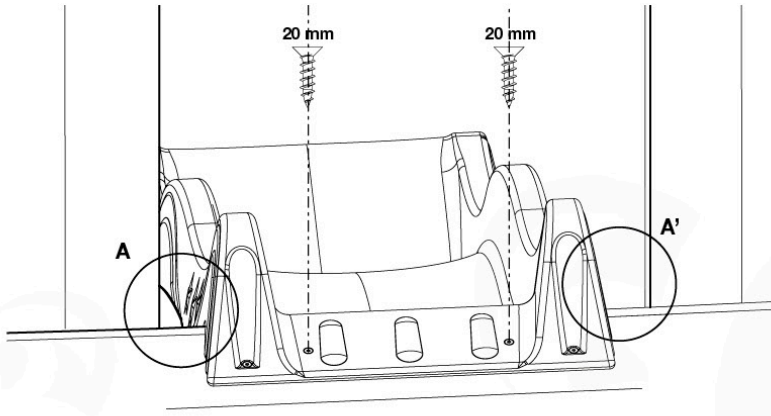

22

2x
002_308