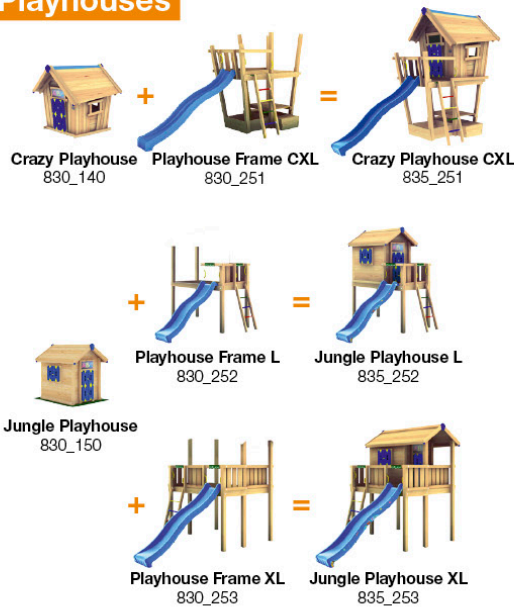

min. 23 cm

25 Product Identification

4x
002_042

13 mm
Jungle Gym

1x
103_901

26

Playtowers

Playhouses