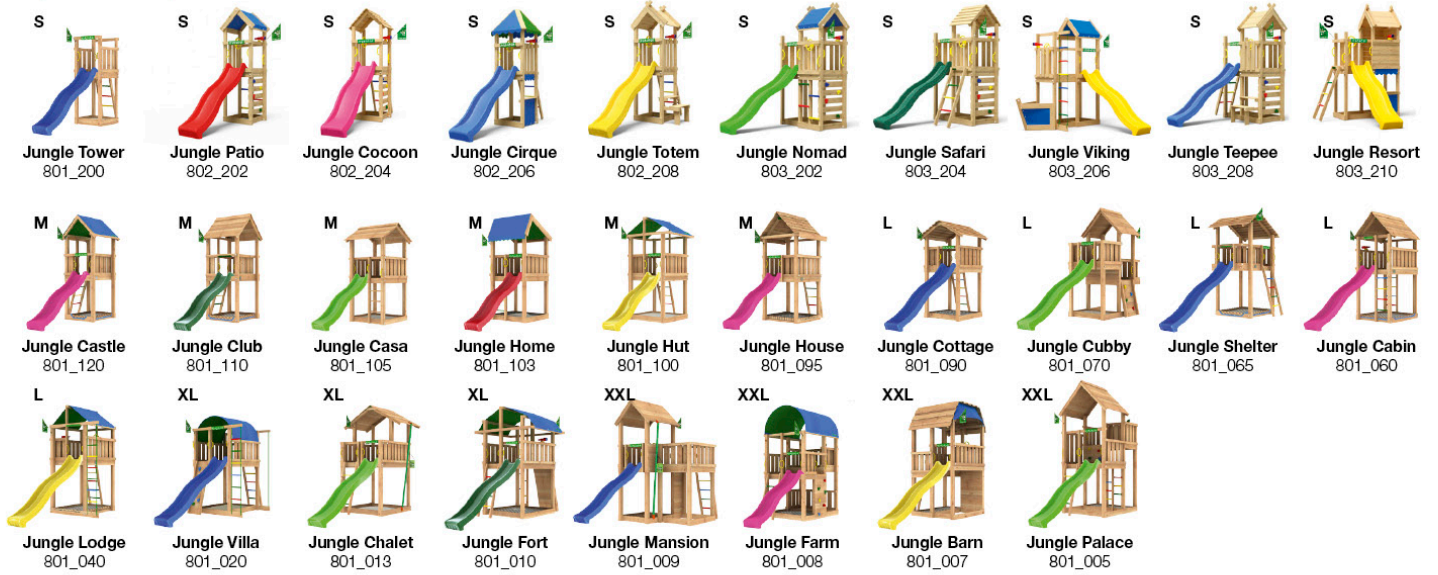

min. 23 cm

25 Product Identification

4x
002_042

13 mm
Jungle Gym

1x
103_901

26

Playtowers

Playhouses

Modules

Links

Swings

Frames

Accessories